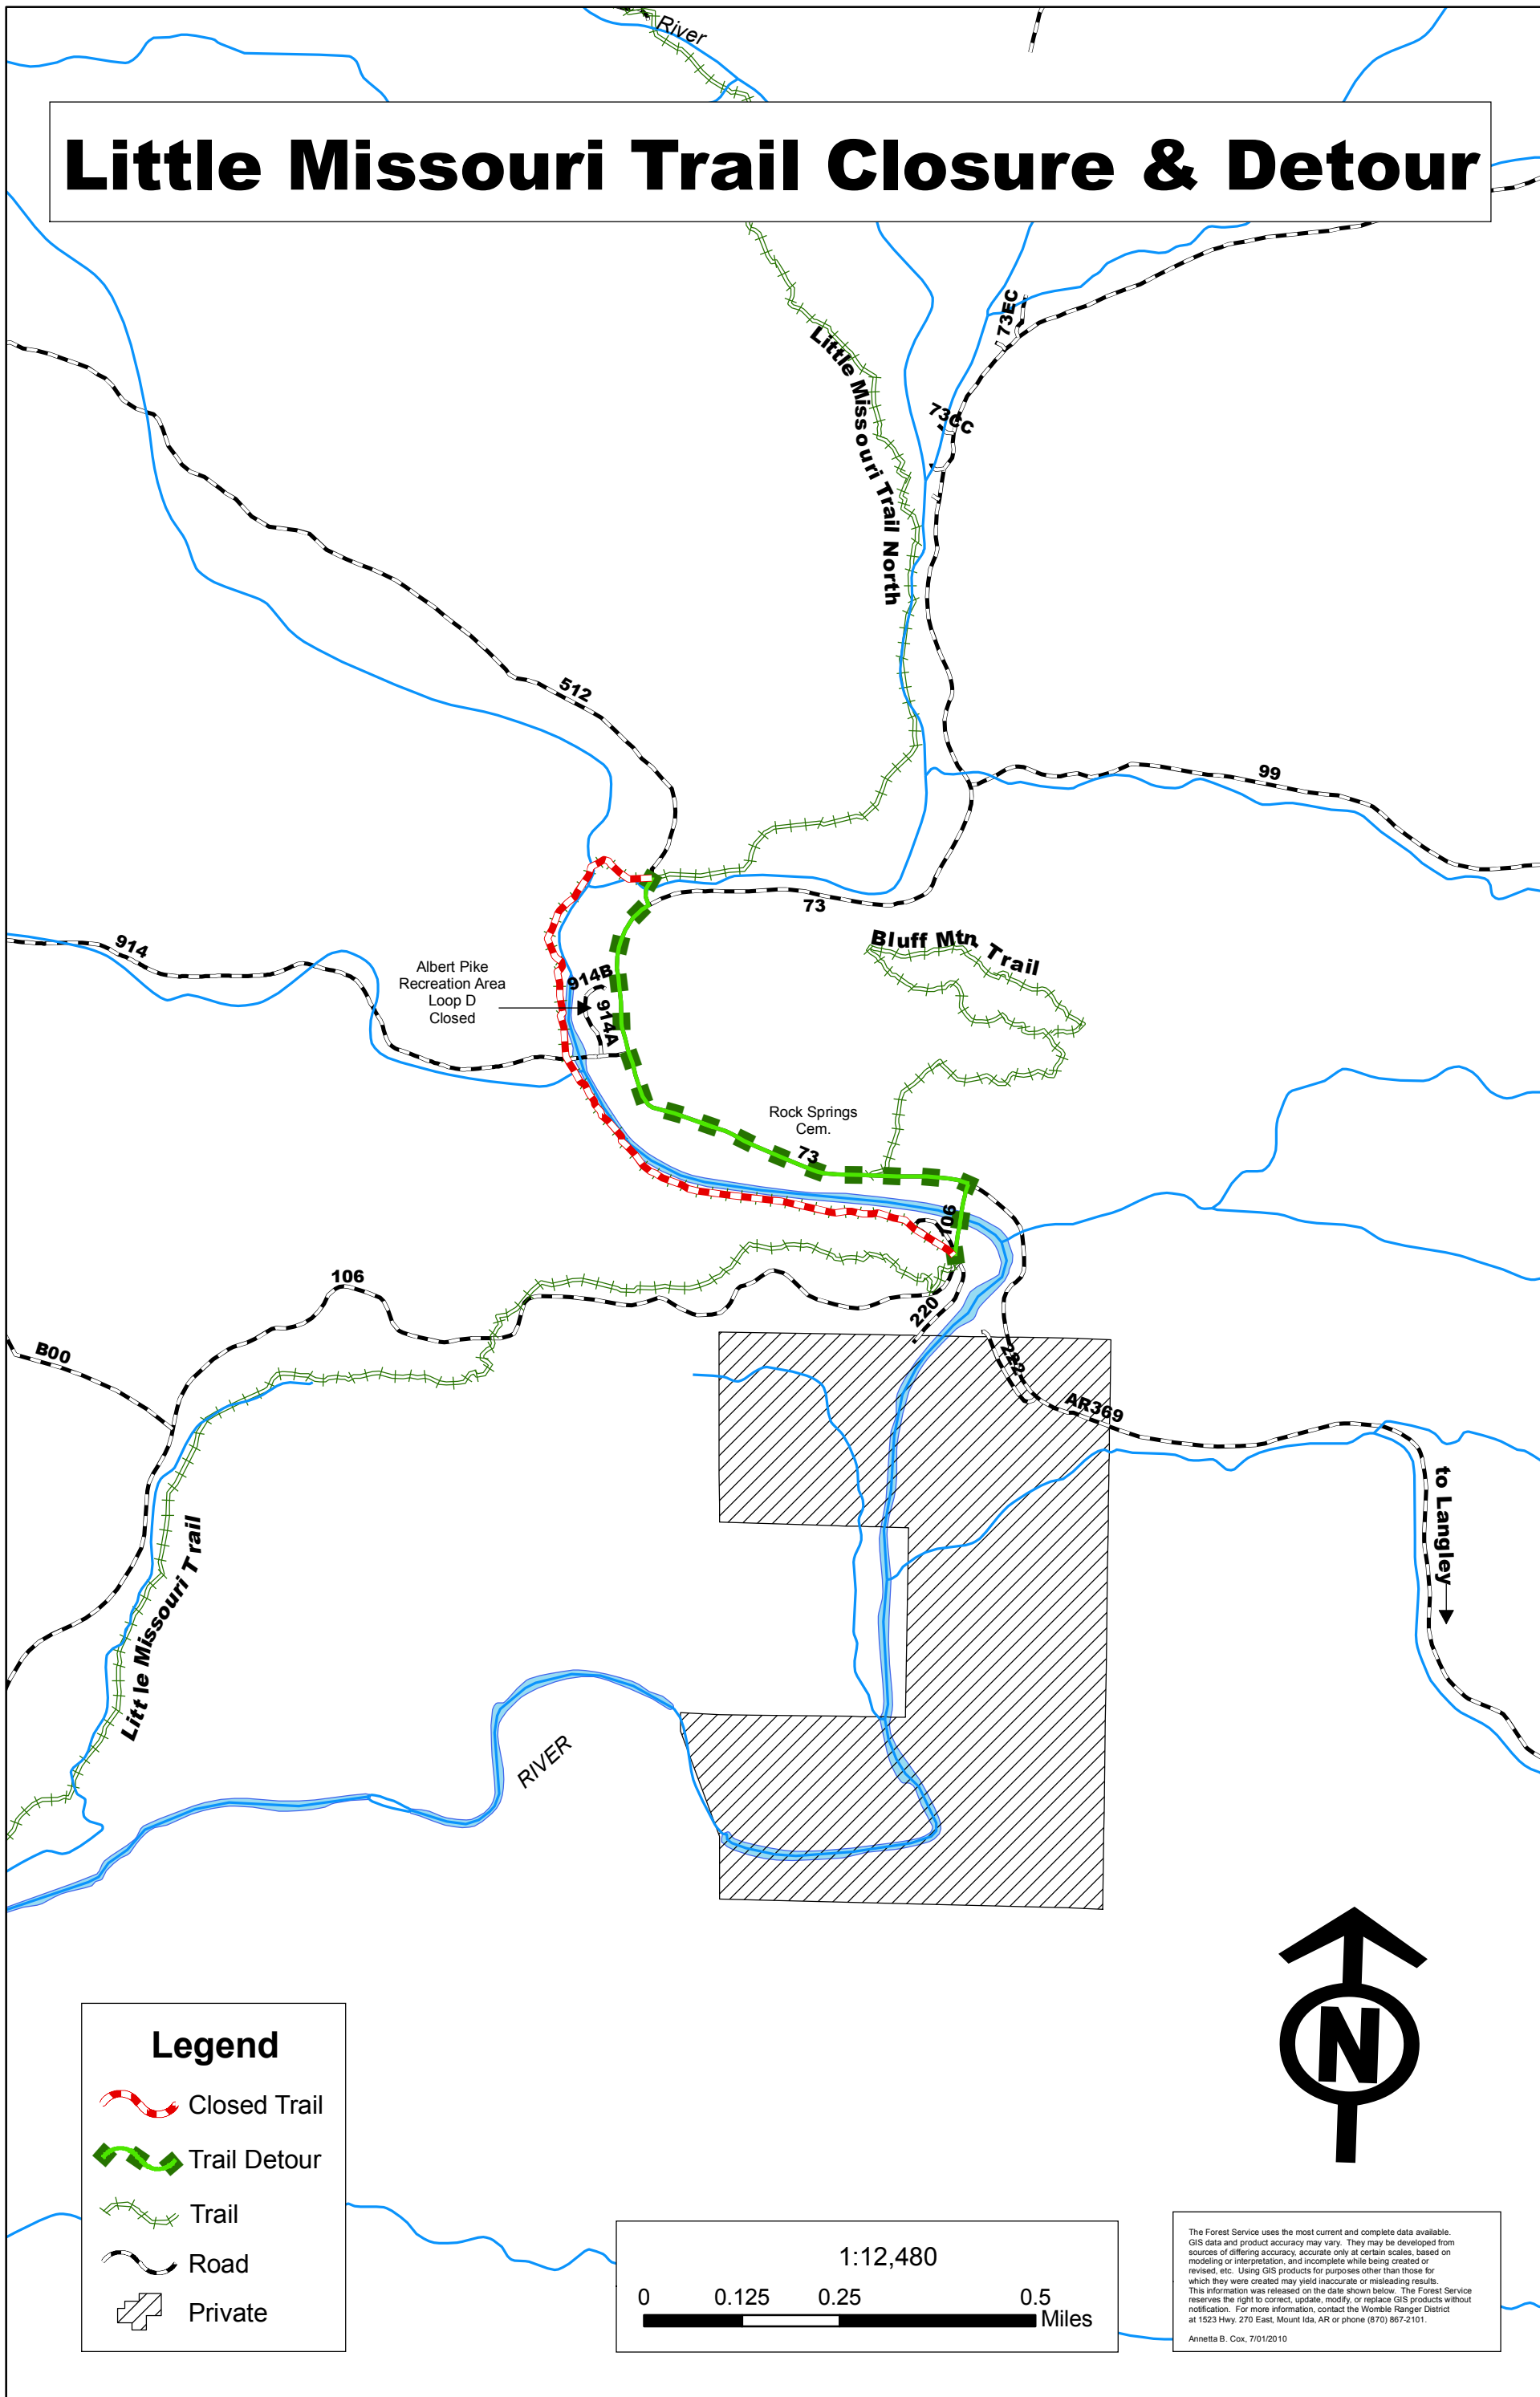

Little Missouri Trail Closure & Detour

Legend

- Closed Trail
- Trail Detour
- Trail
- Road
- Private

1:12,480

0 0.125 0.25 0.5 Miles